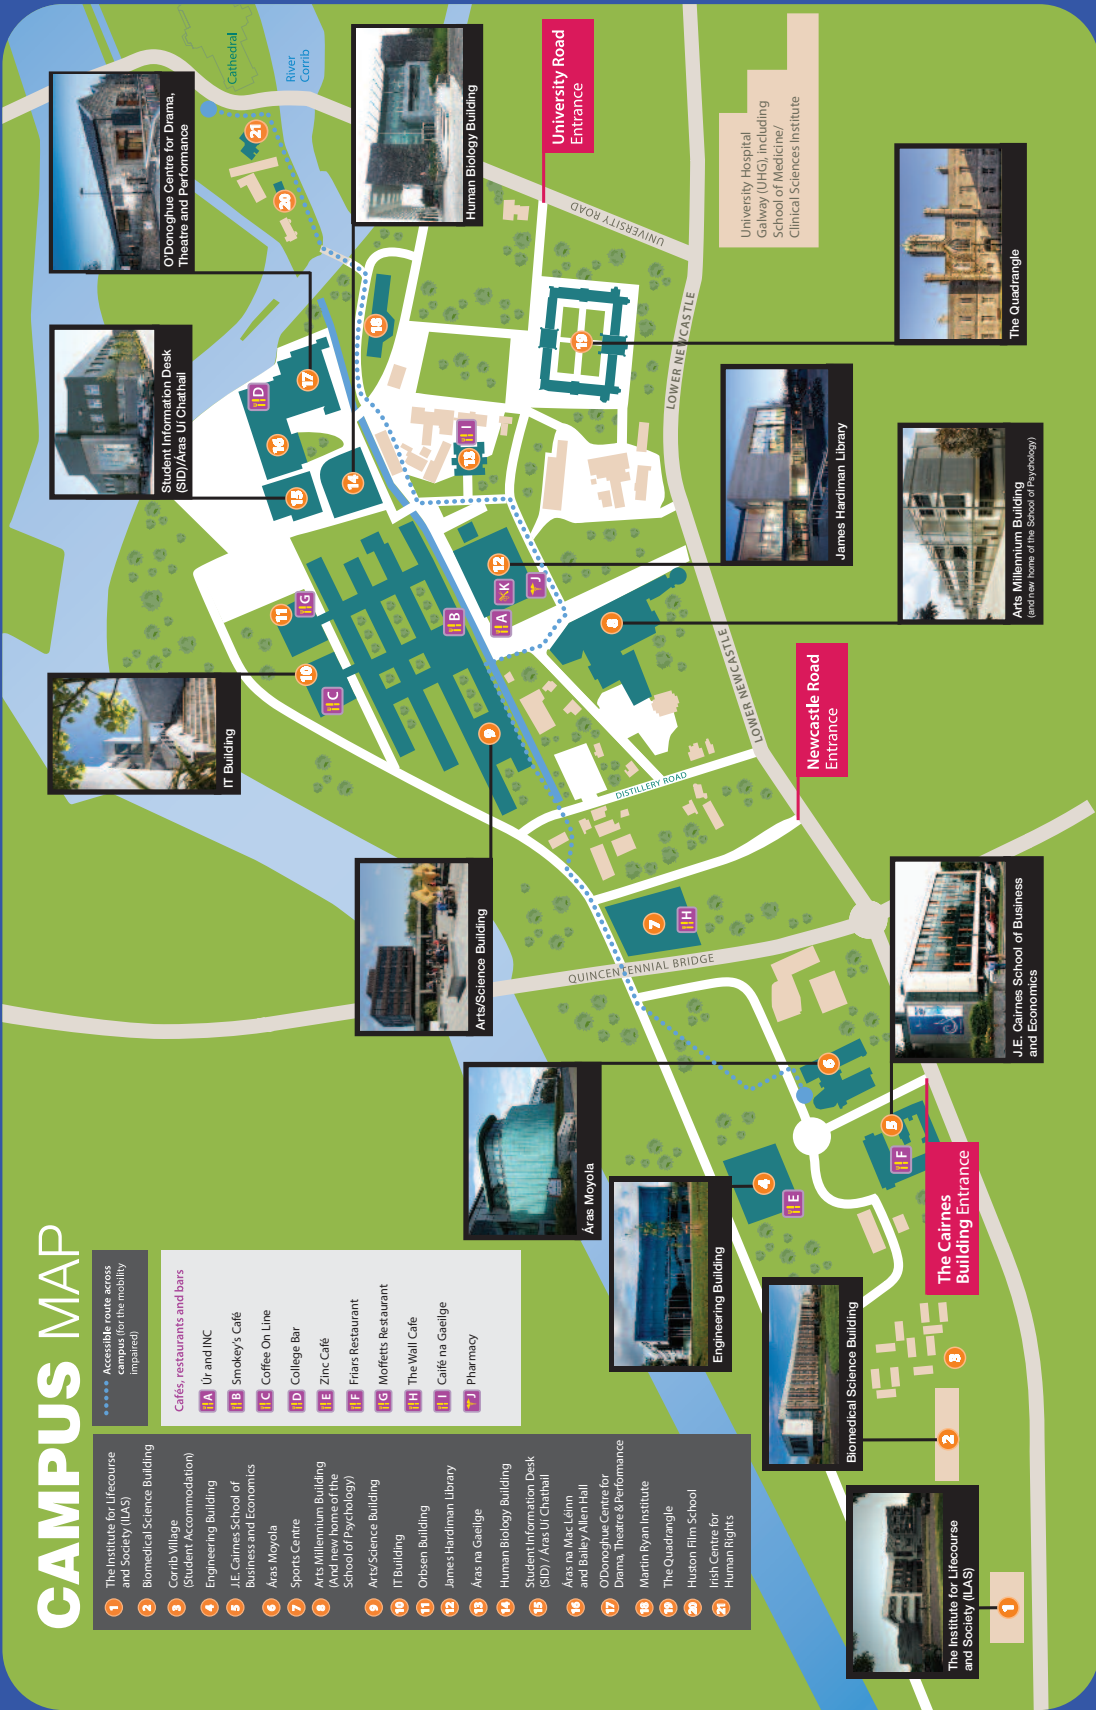

CAMPUS MAP

1. ..... Accessible route across campus (for the mobility impaired)
2. **Cafés, restaurants and bars**
3. **A** Ur and IWC
   - **B** Smolley's Café
   - **C** Coffee On Line
   - **D** College Bar
   - **E** Zinc Café
   - **F** Friars Restaurant
   - **G** Moffetts Restaurant
   - **H** The Wall Café
   - **I** Café na Gaeilge
   - **J** Pharmacy

- **1** The Institute for Lifecourse and Society (ILAS)
- **2** Biomedical Science Building
- **3** Corrib Village (Student Accommodation)
- **4** Engineering Building
- **5** J.E. Cairnes School of Business and Economics
- **6** Aras Moyola
- **7** Sports Centre
- **8** Arts Millennium Building (And new home of the School of Psychology)
- **9** Arts Science Building
- **10** IT Building
- **11** Obesen Building
- **12** James Hardiman Library
- **13** Aras na Gaeilge
- **14** Human Biology Building
- **15** Student Information Desk (SID) / Aras UI Chathail
- **16** Aras na Mac Léinn and Bailey Allen Hall
- **17** O'Donoghue Centre for Drama, Theatre & Performance
- **18** Martin Ryan Institute
- **19** The Quadrangle
- **20** Irish Centre for Human Rights
- **21** The Institute for Lifecourse and Society (ILAS)

First Year Hotline To find out about orientation, start dates, fees, accommodation, registration or any other queries you may have, please call the First Year Hotline: **+353 91 493 999**

OPENING HOURS: 16 Aug- 30 Sept: Mon to Fri: 9am to 6pm
Saturday 19 & 26 Aug: 9am to 1pm or visit: www.nuigalway.ie/new-students